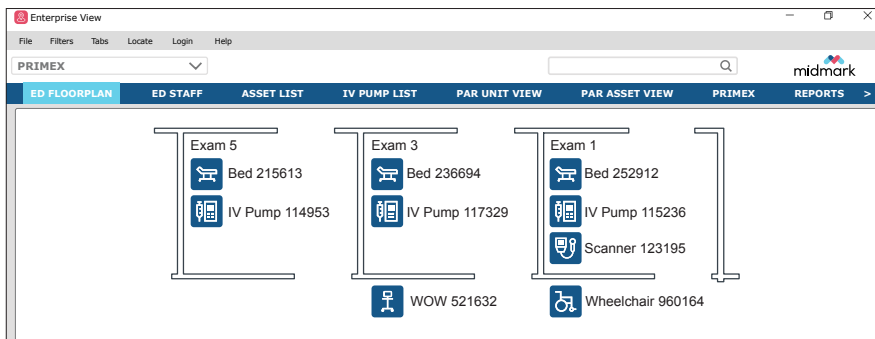

OneVue Sense™, viewed through Midmark RTLS Enterprise View®, provides users real-time alerts of any changes in environmental conditions, keeping your vaccines, medications and facility safe.

LOCATE + MANAGE EQUIPMENT WITH MIDMARK RTLS