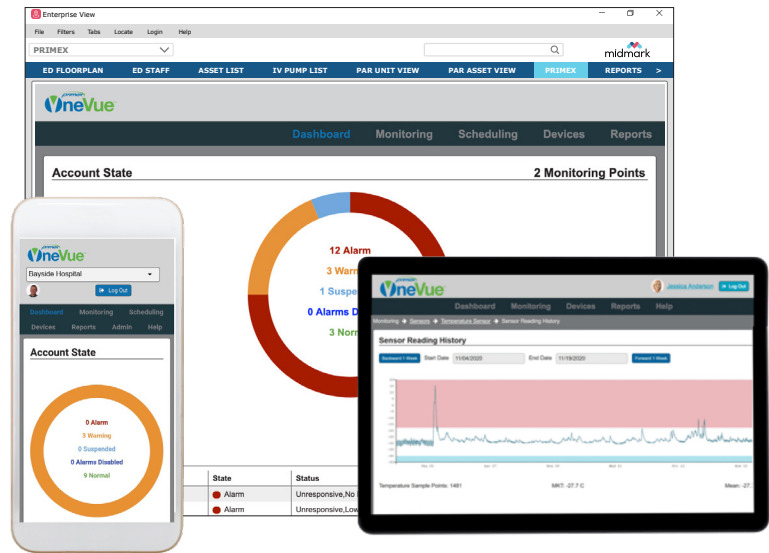

Midmark RTLS + Primex: Powerful, Real-Time Data to Optimize and Protect Your Investments

The investments you make as a hospital or health system are costly, whether it be vaccines and tissue samples or IV pumps and wheelchairs. Maintaining these valuable assets is critical to preventing the costly waste of resources and delivering safe, timely and effective patient care. Midmark RTLS and Primex have partnered with this goal in mind: to help hospitals and health systems optimize and protect their investments.

PROTECT CRUCIAL VACCINES, SENSITIVE MATERIALS + ASSETS WITH PRIMEX ONEVUE SENSE™ ENVIRONMENTAL MONITORING

Primex OneVue Sense™ helps protect your facility and sensitive materials while improving safety and patient care. Set custom threshold and alerting parameters to continuously collect and store data of each device throughout the facility and be notified by text message, email or phone call to address out-of-range alerts. Primex OneVue Sense™ keeps comprehensive monitoring data and reports at hand for easy access, especially when you need to demonstrate compliance to applicable regulations and accrediting agencies.

OneVue Sense™, viewed through Midmark RTLS Enterprise View®, provides users real-time alerts of any changes in environmental conditions, keeping your vaccines, medications and facility safe.

LOCATE + MANAGE EQUIPMENT WITH MIDMARK RTLS

Ensure you can find equipment anytime, anywhere to improve utilization and decrease inventory shrinkage. Midmark's real-time locating system (RTLS) technology not only tracks assets, it also enhances staff safety and improves patient flow.