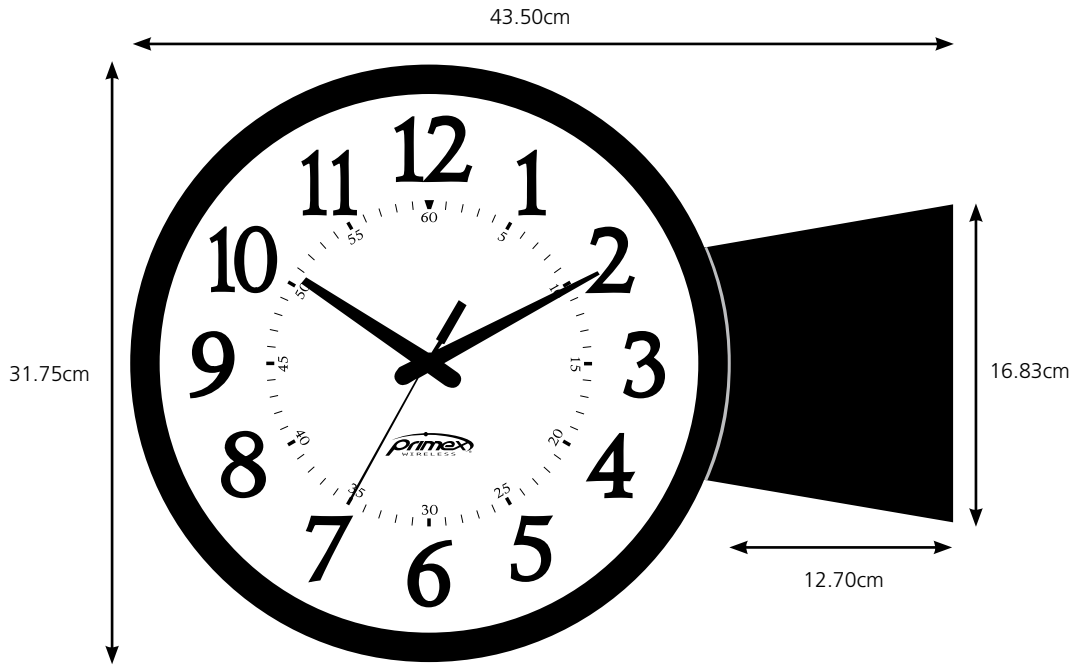

## Dual-Sided

### Product Description:

The 31.75cm Dual Sided Clock when powered by the Primex Wireless GPS Synchronised Clock System provides accurate time throughout a facility. The clock's distinguishing features are:

### Technical Data:

- Easy to read dial face for high visibility
- Battery operated for up to 5-year maintenance free use
- High impact poly-carbonate clock frame, lens and dual housing
- Operating range: 0° - 70°C
- Automatically adjusts for time changes.

Part Number	Description
41164	31.75cm Dual-Sided, Black

Dimensional Diagrams:

Bracket Mounting Hole Positions