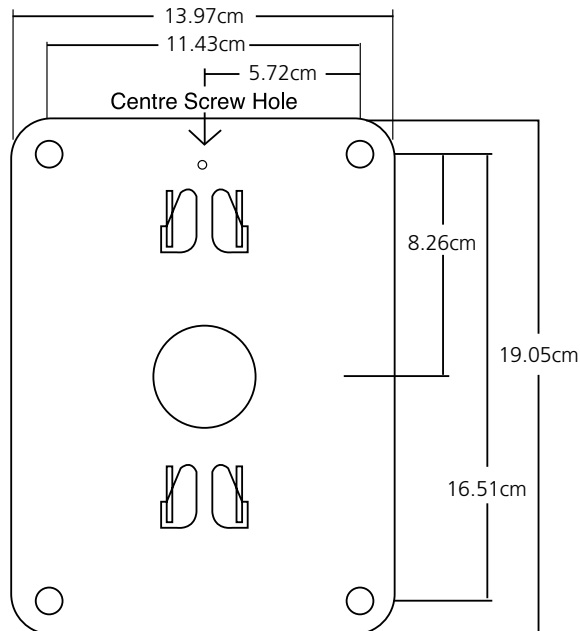

### Product Description:

The 31.75cm Dual Sided Clock when powered by the Primex Wireless GPS Synchronised Clock System provides accurate time throughout a facility. The clock's distinguishing features are:

Part Number	Description
41164	31.75cm Dual-Sided, Black

Dimensional Diagrams:

Bracket Mounting Hole Positions