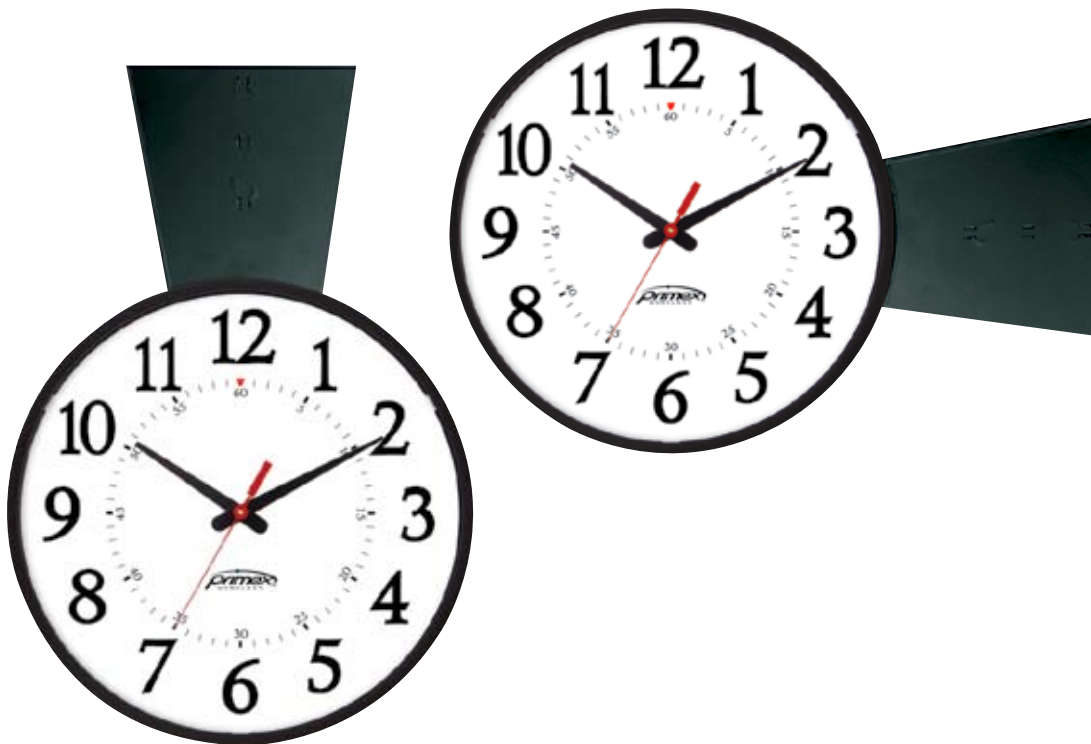

## Dual-Sided

### Product Description:

The 31.75cm Dual Sided Clock when powered by the Primex Wireless GPS Synchronised Clock System provides accurate time throughout a facility. The clock's distinguishing features are:

- Provides easy viewing for hallway applications
- Easy to assemble for simple, trouble free maintenance
- Acquires precise time through Primex Wireless GPS Synchronised Clock Systems
- Can be wall or ceiling mounted

### Technical Data:

- Easy to read dial face for high visibility
- Battery operated for up to 5-year maintenance free use
- High impact poly-carbonate clock frame, lens and dual housing
- Operating range: 0° - 70°C
- Automatically adjusts for time changes.